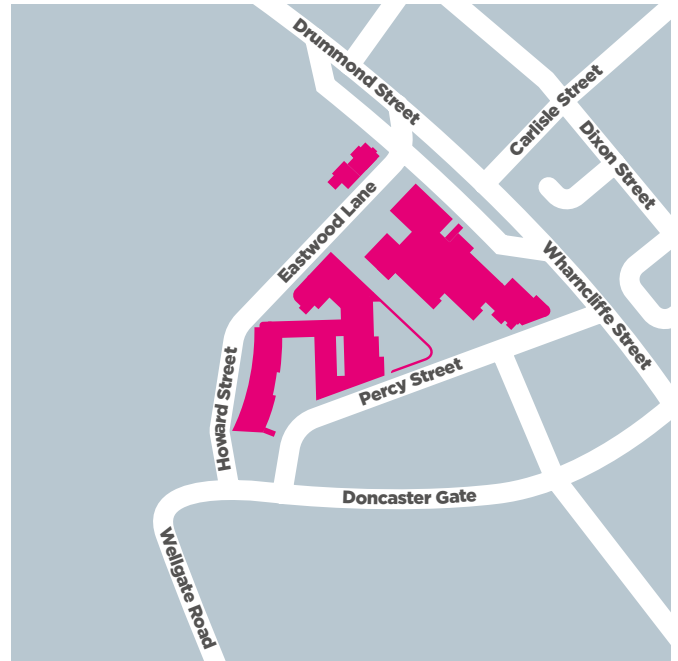

Visitor Information

Rotherham College – Town Centre Campus

Address

Rotherham College
Town Centre Campus
Eastwood Lane
Rotherham
S65 1EG

Google Map Link

<https://goo.gl/maps/GSvXyQuFxeQ2>

By Car

Suggested pay and display car parks:

- Percy Street Car Park
<https://bit.ly/2O5TMNP>
- Drummond Street Car Park
<https://bit.ly/2TD8fH6>

By Train

Nearest train station address: Rotherham Central,
Central Road, Rotherham, S60 1QH

Taxis are usually available outside the station entrance

Walking directions from the train station (approx. 10 mins)
<https://goo.gl/maps/qz3rD61BTaA2>