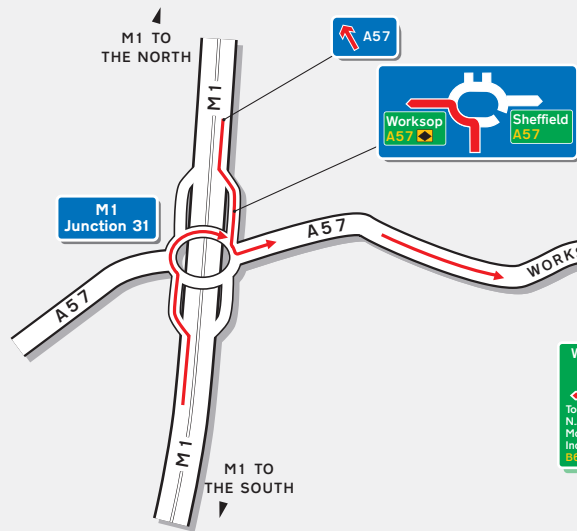

Rother Valley Campus
 Rotherham College of Arts and Technology
 Rother Valley Campus
 Doe Quarry Lane
 Dinnington
 S25 2NF

ROTHERHAM
COLLEGE
 OF ARTS AND TECHNOLOGY

Public Transport

 By Rail, Kiveton Park Station.
 Approximately 5 minutes drive away.
 For information on train operators
 and times phone National Rail
 Enquiries on 0845 7484950.