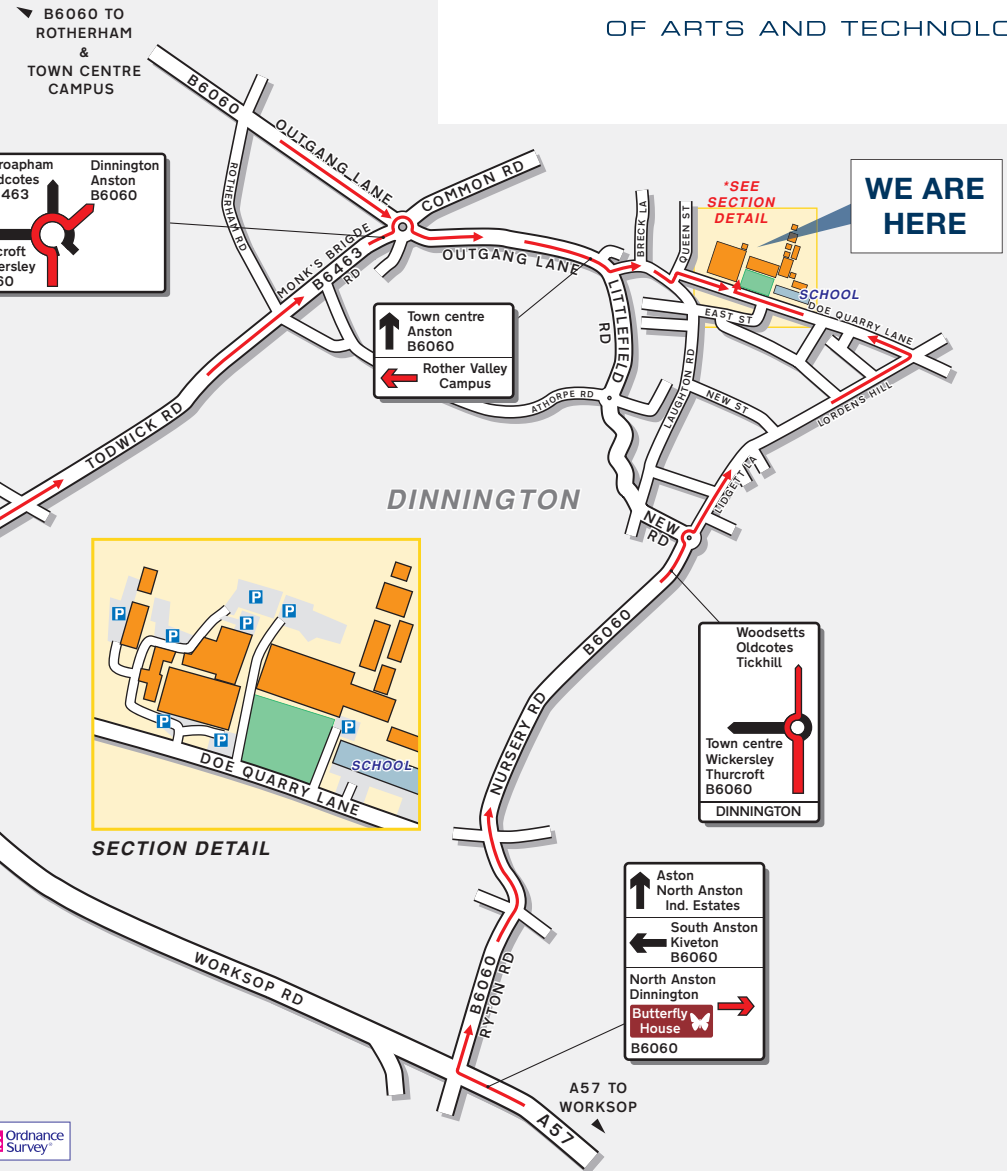

Rother Valley Campus
 Rotherham College of Arts and Technology
 Rother Valley Campus
 Doe Quarry Lane
 Dinnington
 S25 2NF

ROTHERHAM
COLLEGE
 OF ARTS AND TECHNOLOGY

Public Transport

 By Rail, Kiveton Park Station.
 Approximately 5 minutes drive away.
 For information on train operators
 and times phone National Rail
 Enquiries on 0845 7484950.